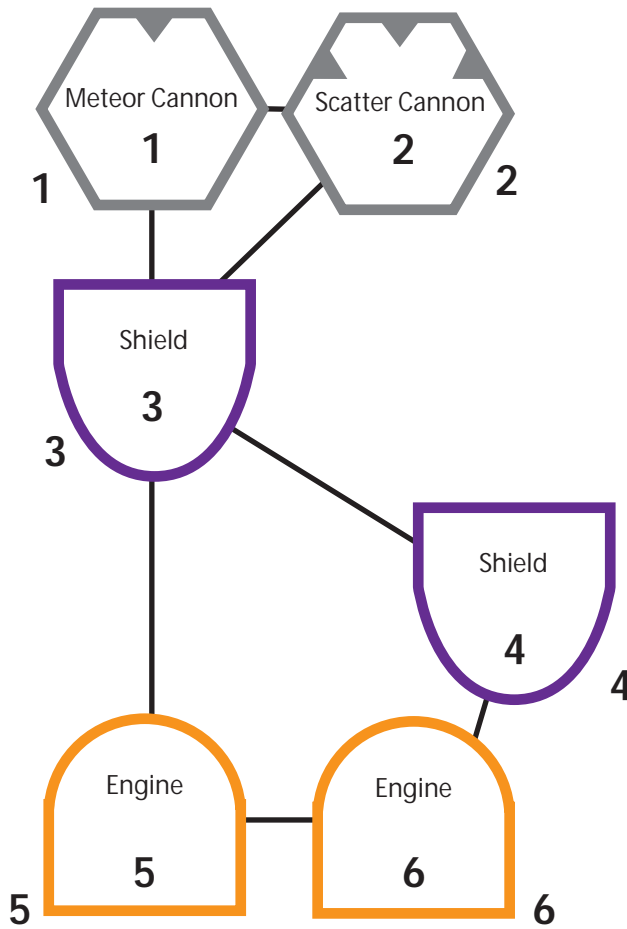

1

2

3

# Broadsword Light Cruiser

Size	Hull	Point Defense
6	2	3

Weapon	Qty	ACC	RNG	POW	Effect	Special
Meteor Cannon	1	2	3/6	4		-
Scatter Cannon	1	3	-/6	4		-

Boarding Equipment	Qty	MAX	RNG	Block	Miss	Special
Assault Lances		All	1/2	-	Disrupt	-

4+ Points on:	Draw:
Repair or Melee	Forged in Battle
DMG roll	Critical Hit

Ratio	Damage Dice
2xPower < Defense	None
Power < Defense	
Power ≥ Defense	
Power ≥ 2xDefense	

**Disrupted Crew**

0pts: No Damage		1	No Effect
1 1pt: Light		2	Power Down
1 2pts: Heavy		3	Fire
4 3pts: Destroyed		5	Hull breach