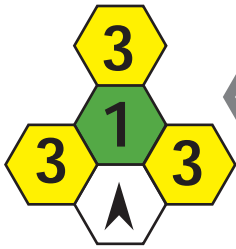

# Cyclops Dreadnought

Size	Hull	Point Defense
12	3	6

Weapon	Qty	ACC	RNG	POW	Effect	Special
Hell Cannon	4	2	4/8	8		-

Boarding Equipment	Qty	MAX	RNG	Block	Miss	Special
Assault Lances		All	1/2	-	Disrupt	-

## THRUST

4+ Points on:	Draw:
Repair or Melee	Forged in Battle
DMG roll	Critical Hit

Ratio	Damage Dice
2xPower < Defense	None
Power < Defense	
Power ≥ Defense	
Power ≥ 2xDefense	

Disrupted Crew

		0pts: No Damage			No Effect
1		1pt: Light	1		Power Down
1		2pts: Heavy	2		Fire
4		3pts: Destroyed	5		Hull breach