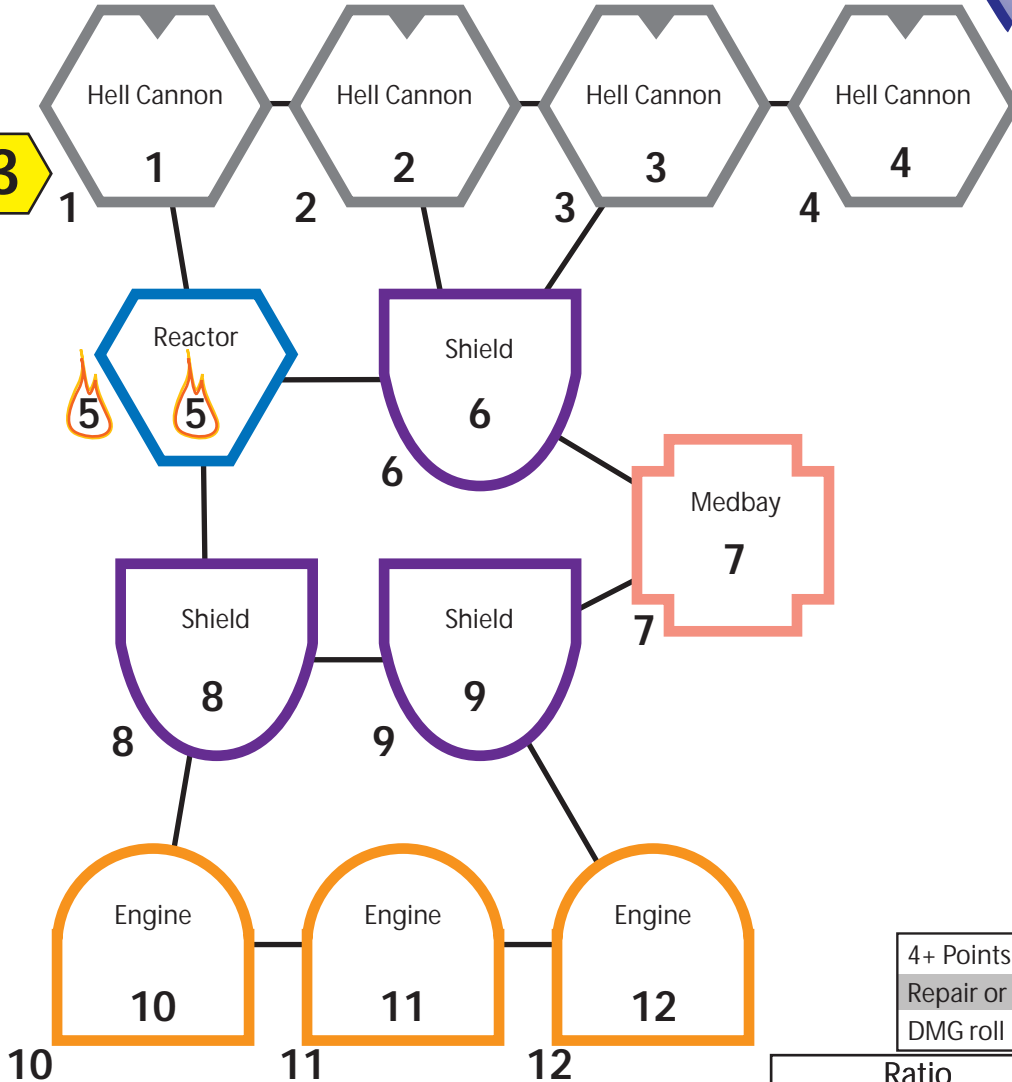

# Cyclops Dreadnought

Size	Hull	Point Defense
12	3	6

Weapon	Qty	ACC	RNG	POW	Effect	Special
Hell Cannon	4	2	4/8	8		-

Boarding Equipment	Qty	MAX	RNG	Block	Miss	Special
Assault Lances		All	1/2	-	Disrupt	-

## THRUST

4+ Points on:	Draw:
Repair or Melee	Forged in Battle
DMG roll	Critical Hit

Ratio	Damage Dice
2xPower < Defense	None
Power < Defense	
Power ≥ Defense	
Power ≥ 2xDefense	

Disrupted Crew

		0pts: No Damage			No Effect
1		1pt: Light	1		Power Down
1		2pts: Heavy	2		Fire
4		3pts: Destroyed	5		Hull breach