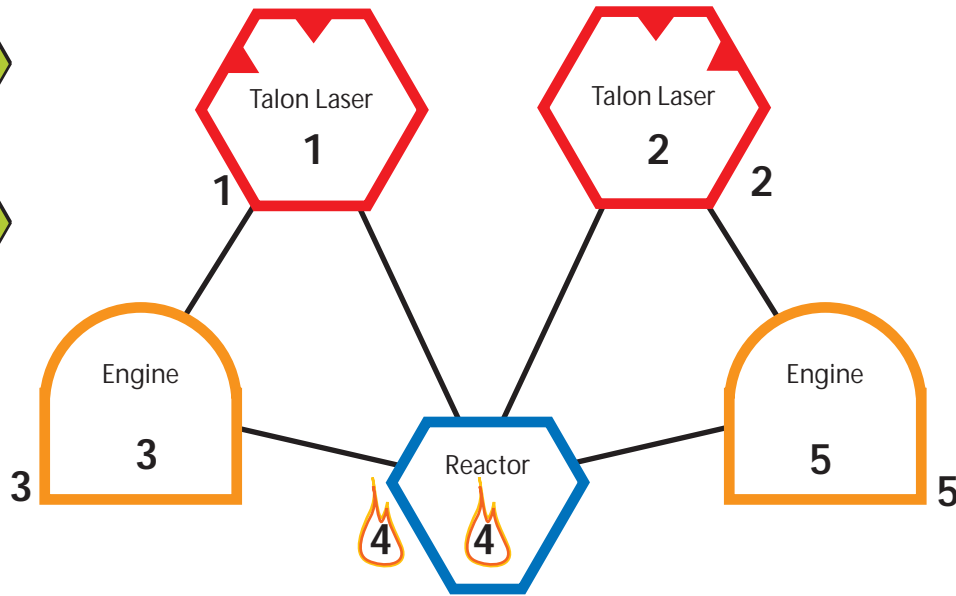

1

2

3

Firebird Destroyer

Size	Hull	Point Defense
5	1	3

Weapon	Qty	ACC	RNG	POW	Effect	Special
Talon Laser	2	2	4/7	3		-

Boarding Equipment	Qty	MAX	RNG	Block	Miss	Special
Assault Lances		All	1/2	-	Disrupt	-

4+ Points on:	Draw:
Repair or Melee	Forged in Battle
DMG roll	Critical Hit

Ratio	Damage Dice
2xPower < Defense	None
Power < Defense	
Power ≥ Defense	
Power ≥ 2xDefense	

Disrupted Crew

	0pts: No Damage		0pts: No Effect
1	1pt: Light	1	Power Down
1	2pts: Heavy	2	Fire
4	3pts: Destroyed	5	Hull breach