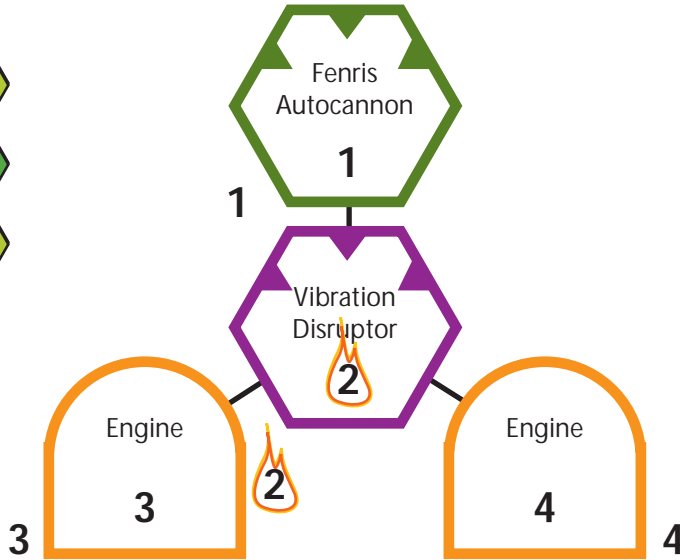

1

2

3

Raptor Frigate

Size	Hull	Point Defense
4	0	2

Weapon	Qty	ACC	RNG	POW	Effect	Special
Feris Autocannon	1	3	2/5	2		-
Vibration Disruptor	1	3	0/2	6		-

Boarding Equipment	Qty	MAX	RNG	Block	Miss	Special
Assault Lances		All	1/2	-	Disrupt	-

4+ Points on:	Draw:
Repair or Melee	Forged in Battle
DMG roll	Critical Hit

Ratio	Damage Dice
2xPower < Defense	None
Power < Defense	
Power ≥ Defense	
Power ≥ 2xDefense	

Disrupted Crew

	0pts: No Damage		No Effect
1	1pt: Light	1	Power Down
1	2pts: Heavy	2	Fire
4	3pts: Destroyed	5	Hull breach