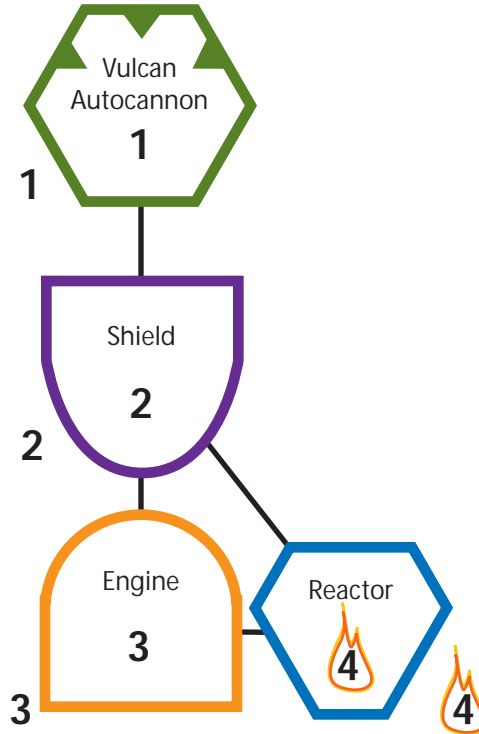

1

2

3

Stiletto Frigate

Size	Hull	Point Defense
4	1	3

Weapon	Qty	ACC	RNG	POW	Effect	Special
Vulcan Autocannon	1	3	1/4	3		-

Boarding Equipment	Qty	MAX	RNG	Block	Miss	Special
Assault Lances		All	1/2	-	Disrupt	-

THRUST

4+ Points on:	Draw:
Repair or Melee	Forged in Battle
DMG roll	Critical Hit

Ratio	Damage Dice
2xPower < Defense	None
Power < Defense	
Power ≥ Defense	
Power ≥ 2xDefense	

Disrupted Crew

	0pts: No Damage		
1	1pt: Light	1	Power Down
1	2pts: Heavy	2	Fire
4	3pts: Destroyed	5	Hull breach