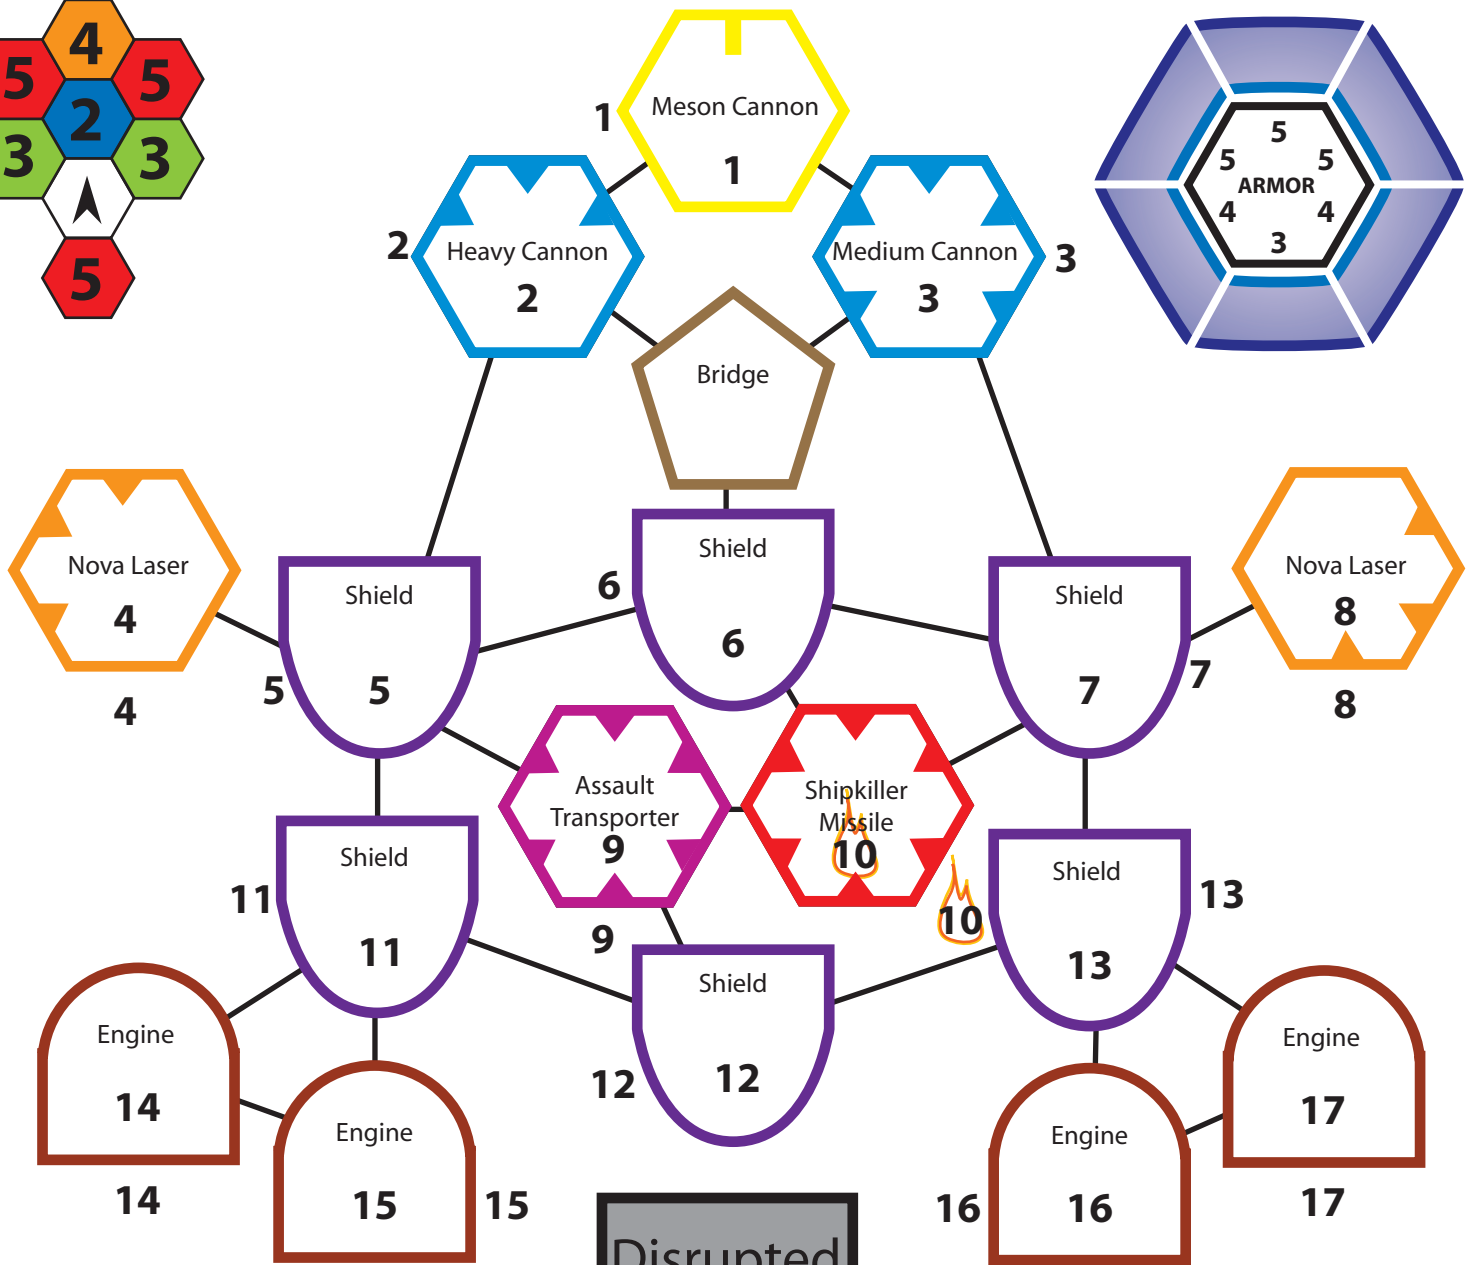

1

2

3

Golem Battleship

Size 17

THRUST

Weapon	ACC	RNG	BAND	POW	Effect	Special	Qty
Nova Laser	3	12	4Pow	8	DMG	1-Hit	2
Heavy Cannon	2	10	5Acc	7	DMG	1-Hit	1
Shipkiller Missile	1	20	-	6	DMG	-	1
Alpha Strike	3	20	-	6	DMG	Ammo	
Medium Cannon	3	10	5Acc	5	DMG	1-Hit	1
Meson Cannon	1	8	-	-	3d6 DMG	All, Penetrate	1
Assault Transporter	CR	6	-	-	Board(safe)	Shield	1
Assault Lances	CR	2	-	-	Board(dis)	Penetrate	-

Damage	Effect
☐☐ Lucky Break	☐ No effect
0pts: No damage	☐ No effect
1pt: Light (1)	☐ Fire Spreads (→+)
2pts: Heavy (2)	☐ Fire (+)
3pts: Destroyed (1)	☐ Power Down (1)
☐☐ Critical Hit (1)	☐ Hull Breach (1)

Ratio	Damage Dice
2xPower < Defense	None
Power < Defense	☐☐
Power ≥ Defense	☐☐☐
Power ≥ 2xDefense	☐☐☐☐