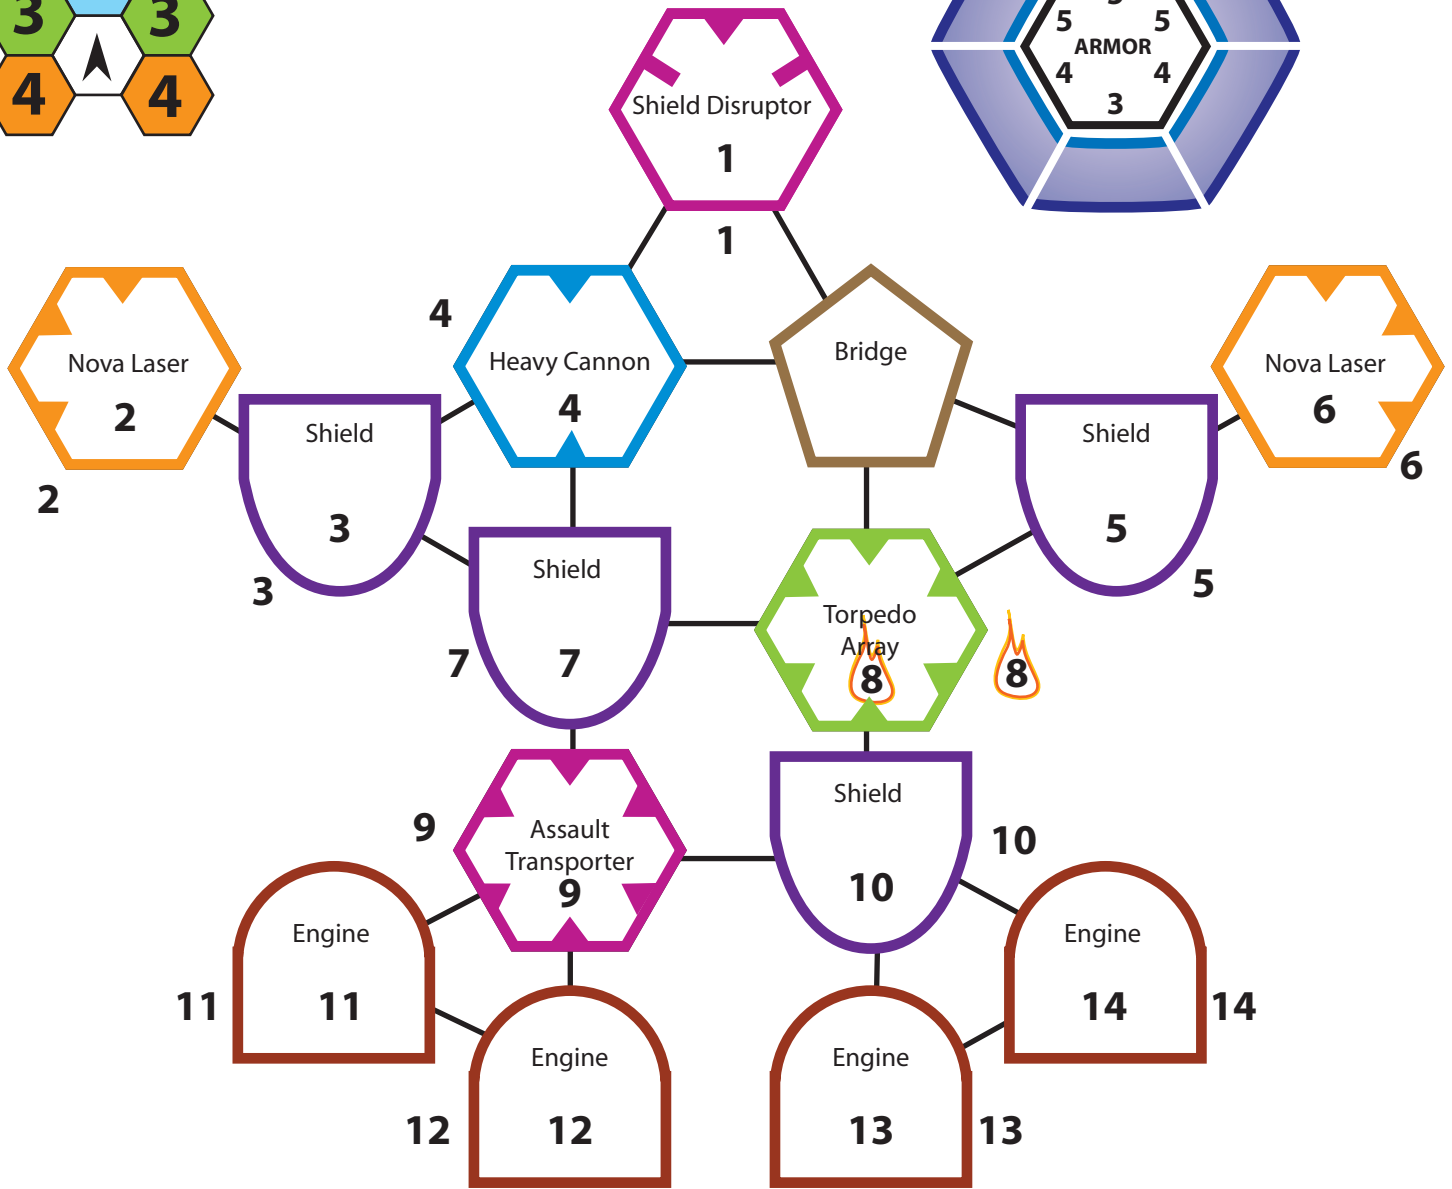

1

2

3

Penetrator Marauder

Size 14

THRUST

5

JUMP

Weapon	ACC	RNG	BAND	POW	Effect	Special	Qty
Nova Laser	3	12	4Pow	8	DMG	1-Hit	2
Heavy Cannon	2	10	5Acc	7	DMG	1-Hit	1
Torpedo Array	1	3	-	10	DMG	-	1
Full Spread	3	3	-	10	DMG	Ammo	
Shield Disruptor	2	8	4Acc	-	Shield Drain	Shield	1
Assault Transporter	CR	6	-	-	Board(safe)	Shield	1
Assault Lances	CR	2	-	-	Board(dis)	Penetrate	-

Damage	Effect
☐☐ Lucky Break	☐ No effect
0pts: No damage	☐ No effect
1pt: Light (1)	☐ Fire Spreads (→+)
2pts: Heavy (2)	☐ Fire (+)
3pts: Destroyed (3)	☐ Power Down (⬇)
☐☐ Critical Hit (1)	☐ Hull Breach (1)

Ratio	Damage Dice
2xPower < Defense	None
Power < Defense	☐☐
Power ≥ Defense	☐☐☐
Power ≥ 2xDefense	☐☐☐☐