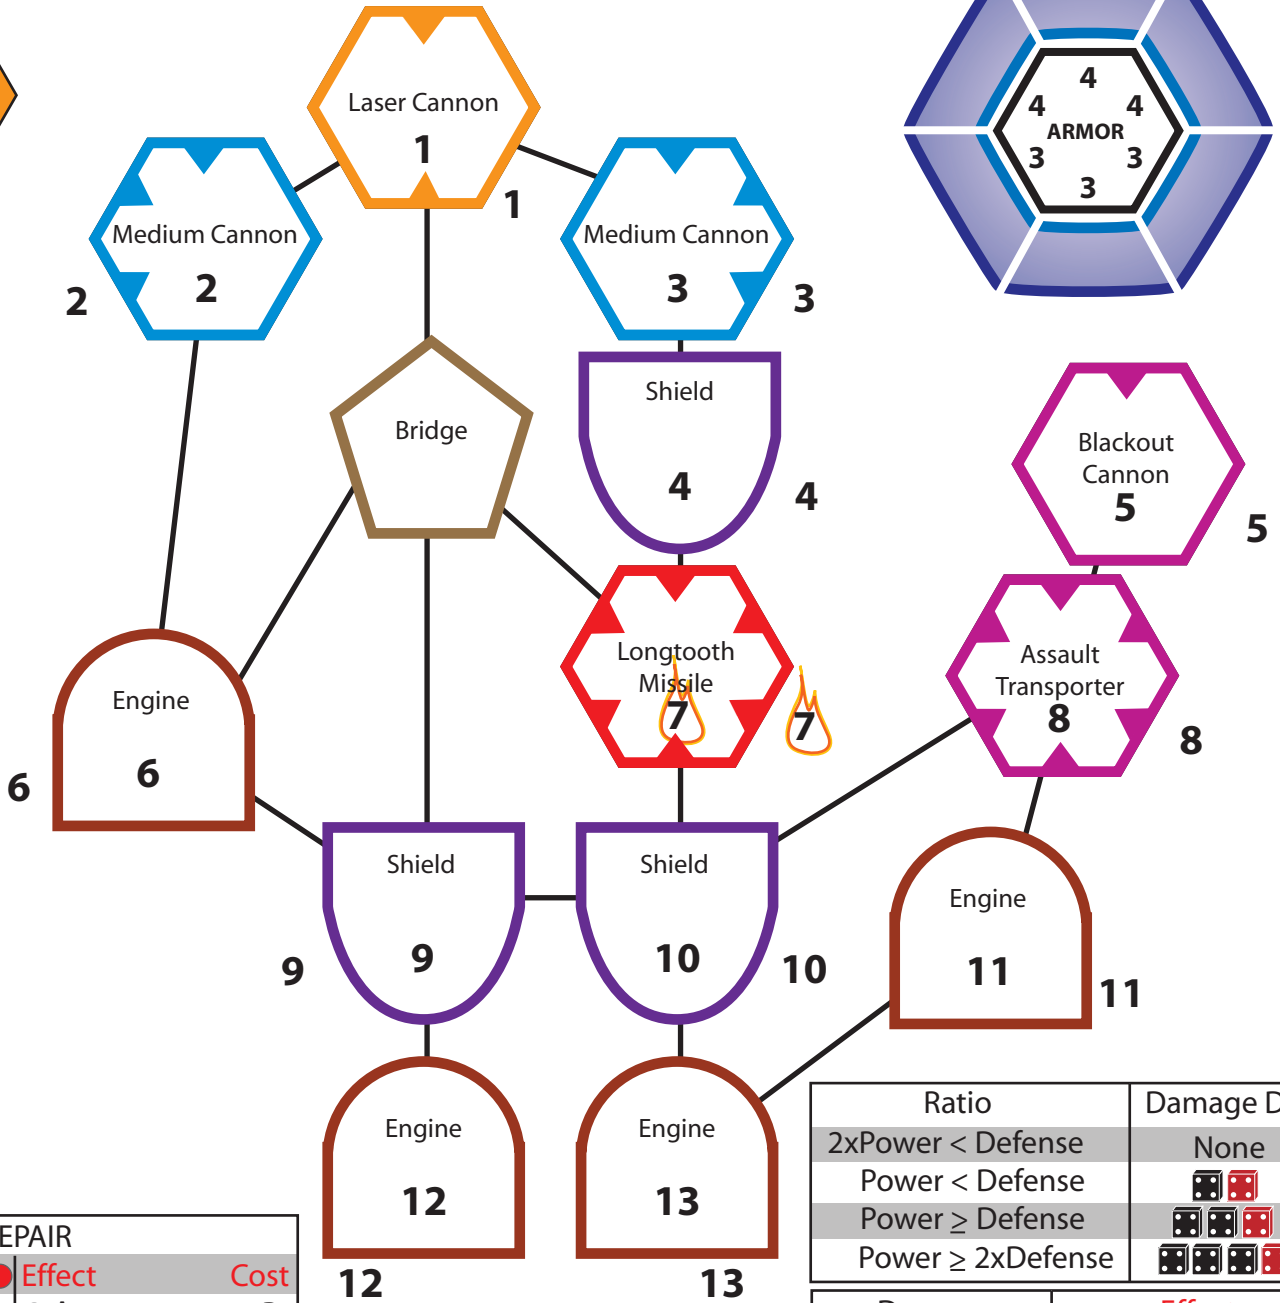

1

2

3

Nightwing Battlecruiser

Size 13

THRUST

Weapon	ACC	RNG	BAND	POW	Effect	Special	Qty
Laser Cannon	3	12	4Pow	5	DMG	1-Hit	1
Medium Cannon	2	10	5Acc	5	DMG	1-Hit	2
Longtooth Missile	1	16	-	4	DMG	-	1
Alpha Strike	3	16	-	4	DMG	Ammo	
Blackout Cannon	4	6	-	-	Power Down	Shield	1
Assault Transporter	CR	6	-	-	Board(safe)	Shield	1
Assault Lances	CR	2	-	-	Board(dis)	Penetrate	-

REPAIR		
Destroyed	● Effect	Cost
4 Pts	↓ ● Ammo	1 Pt
Heavy	② ● Power Down	1 Pt
2 Pts	↓ ● Hull Breach	2 Pts
Light	① ● Size 1 Fire	1 Pt
1 Pt	↓ ● Size 2 Fire	2 Pts
No Damage	③ ● Size 3 Fire	3 Pts

Ratio	Damage Dice
2xPower < Defense	None
Power < Defense	🎲🎲
Power ≥ Defense	🎲🎲🎲
Power ≥ 2xDefense	🎲🎲🎲🎲

Damage	Effect
🎲🎲 Lucky Break	🎲 No effect
0pts: No damage	🎲 No effect
1pt: Light ①	🎲 Fire Spreads
2pts: Heavy ②	🎲 Fire
3pts: Destroyed ①	🎲 Power Down
🎲🎲 Critical Hit ①	🎲 Hull Breach

Disrupted Crew